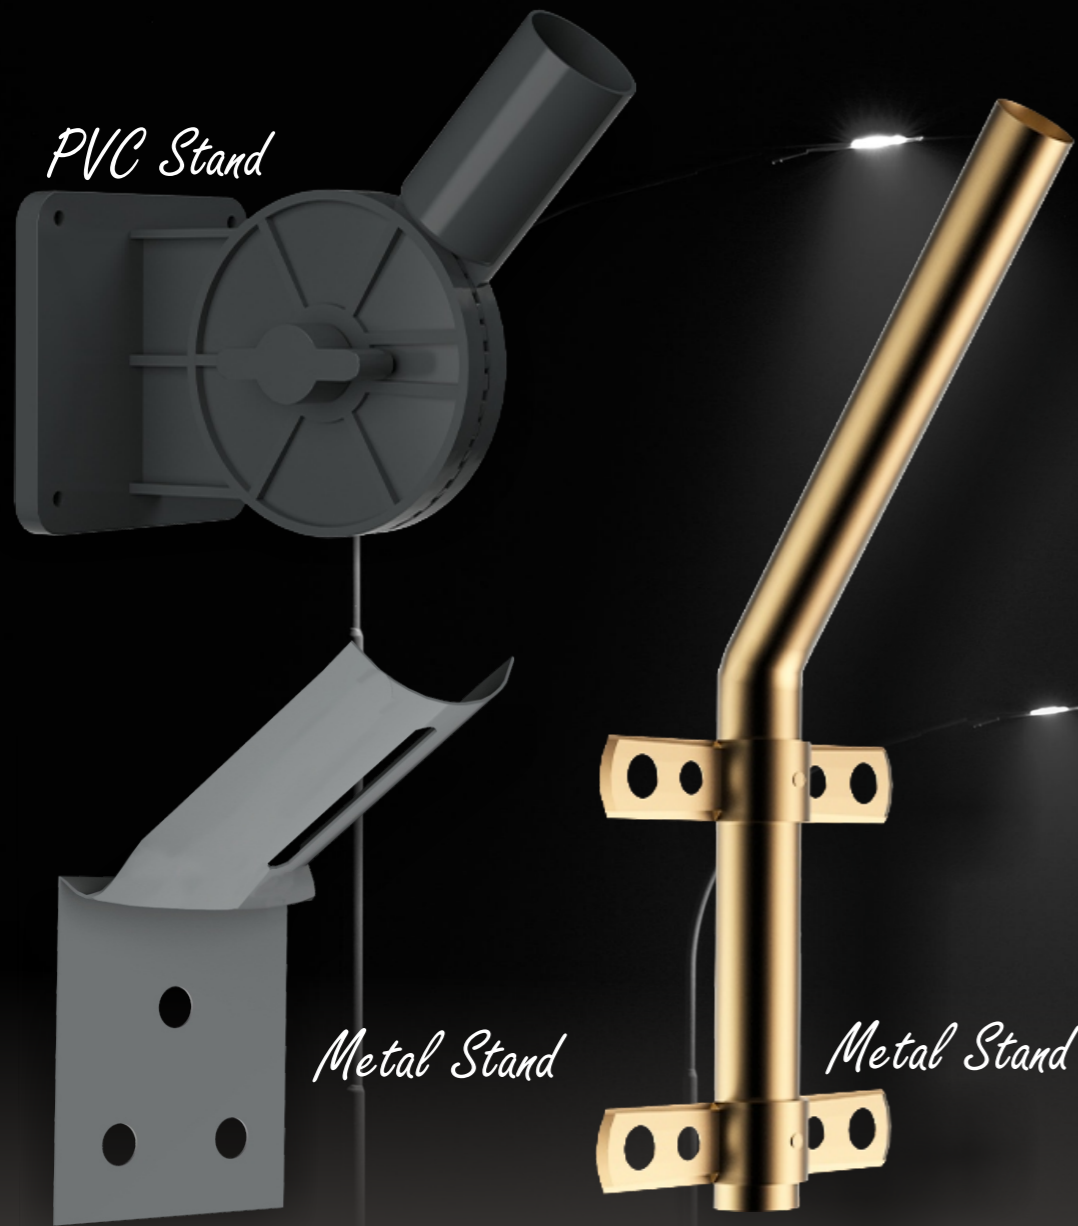

STREET LIGHT CLAMP

ITEM	SIZE	WATT	MATERIAL	PKG.
WALL CLAMP	1.5 MM	24W / 36W	MS SHEET METAL	100
SMALL VAKIYA	1 INCH	24W / 36W	MS GOLDEN PIPE	100
MEDIUM VAKIYA	1.25 INCH	36W / 50W	MS GOLDEN PIPE	100
BIG VAKIYA	1.5 INCH	50W / 100W	MS GOLDEN PIPE	100
ADJ STAND	ABC PVC	ALL	PVC (UNBREAKABLE)	100

Features:

- PVC and Metal Material
- Long Lasting Durability
- Useful: Streetlight, Walkways, Garden Society, Compound, Garage etc.

www.lichtor.com